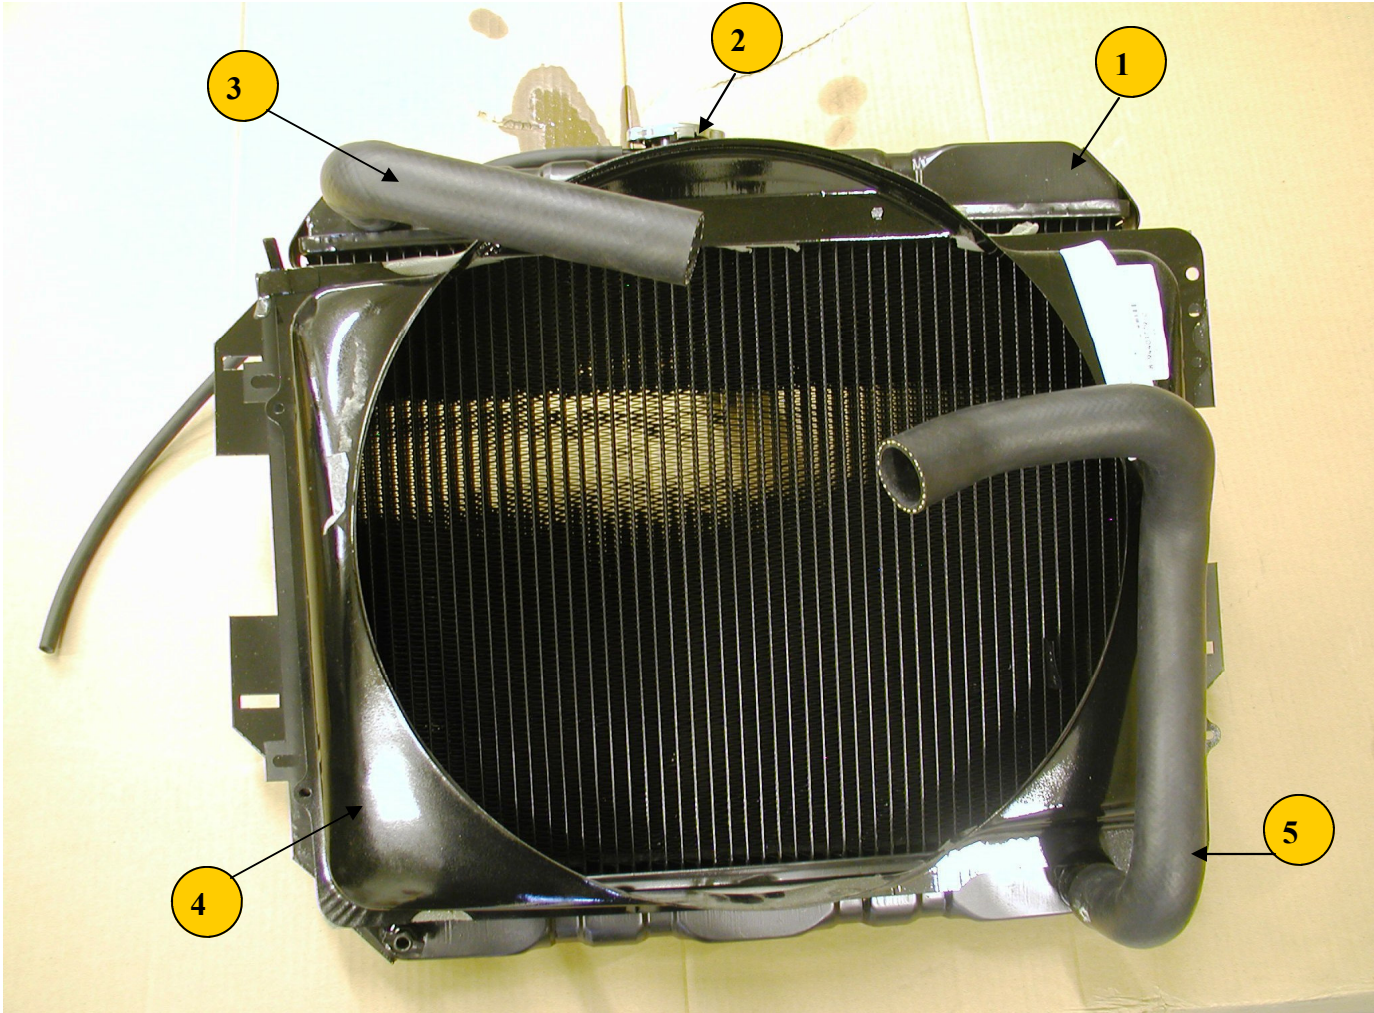

90-95 Isuzu Pickup Radiator w/C240 Isuzu

1	945-3C	Radiator	4	8-94403-778-0	Fan Shroud
2	RR-27	Radiator Cap	5	8-94222-061-1	Lower Hose
3	8-94222-061-1	Upper Hose