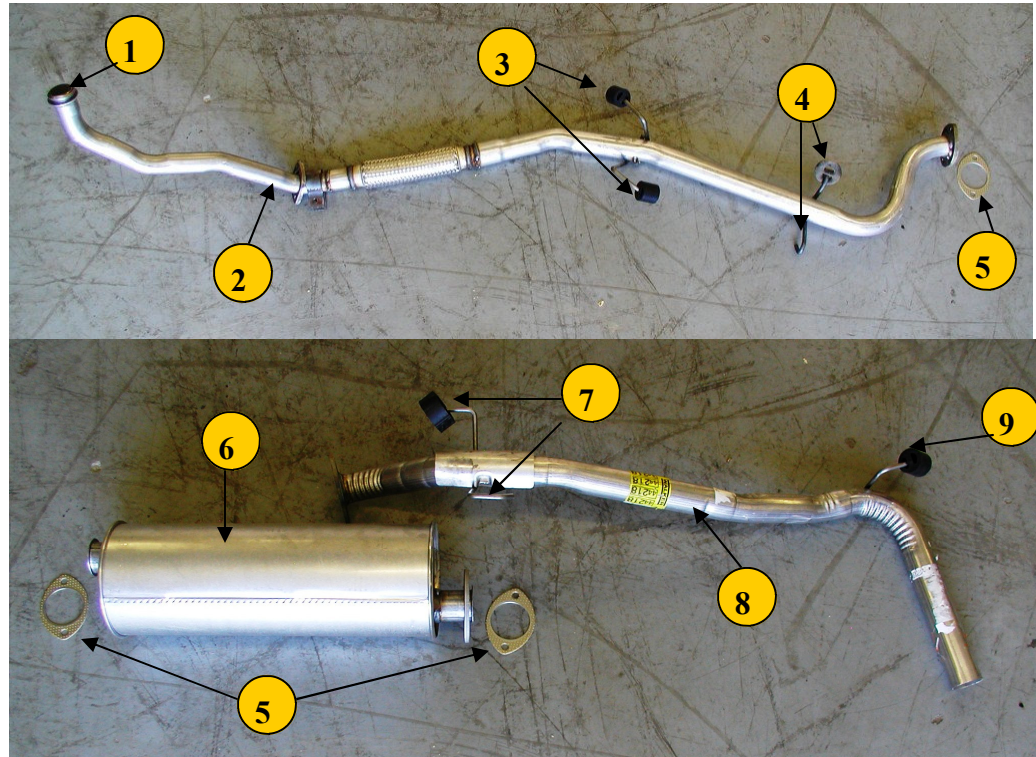

90-95 Isuzu Pickup Exhaust w/C240 Isuzu SWB

#	Item #	Description	Qty	#	Item #	Description	Qty
1	9-22116-021-0	Gasket	1	6	18264	Muffler	1
2	C240-IZPUEx	Exhaust Pipe	1	7	8-97023-183-0	Ring; Damper	2
3	8-94207-180-0	Ring; Damper	2	8	8-97070-903-0**	Tail Pipe	1
4	8-94479-531-0	Ring; Damper	2	9	8-94468-696-0	Ring; Damper	1
5	8-94328-352-0	Gasket	2				

** 44218 Optional Tail Pipe

C240 Isuzu Driver Side

#	Item#	Description	Qty	#	Item#	Description	Qty
1	9-13713-064-1	Pipe; Outlet	1	8	07-071	Clutch Kit (Inc. TO & Pilot Brg)	1
2	14648	Alternator; w/vacuum	1	9	360086	Oil Pressure Sensor	1
3	C240-4FD-220000	Manifold, Intake	1	10	8-94412-506-0	Rubber Support; Left	1
4	8-94469-783-0	Gauge; Oil	1	11	8-94241-006-1	Pan Asm.; Oil	1
5	17511	Belt; Alternator	1	12	8-94454-842-0	Flywheel; w/Ring Gear	1
6	4FD-620200	Oil Inlet Pipe	1	13	8-94453-547-0	Bracket; Engine Left	1
7	C240-4FD-230000	Manifold; Exhaust	1	14	8-94246-596-0	Tube Asm.	1

90+ Isuzu Pickup Custom Dash

#	Item #	Description	Qty	#	Item #	Description	Qty
1	55064	Headlite Switch	1	7	JK406	Start Switch	1
2	24-212	Toggle Light Switch	4	8	CDM40	Breaker 40 Amp	1
3	350106	Oil Pressure Guage 80psi *	1	9	R58-20A	Circuit Breaker 20 amp	6
4	332341	Volt Meter	1	10	R58-10A	Circuit Breaker 10 amp	1
5	310304	Temp Guage 250deg **	1	11	73475	Horn Button	1
6	T45C1	Hour Meter	1				

* Oil Pressure Sender 360086

** Temp Sender 323417

C240 Passenger Side

1 GRP-5Y2-022

2 FF5030

3 4FD 512000

Shut off Solenoid

Fuel Filter