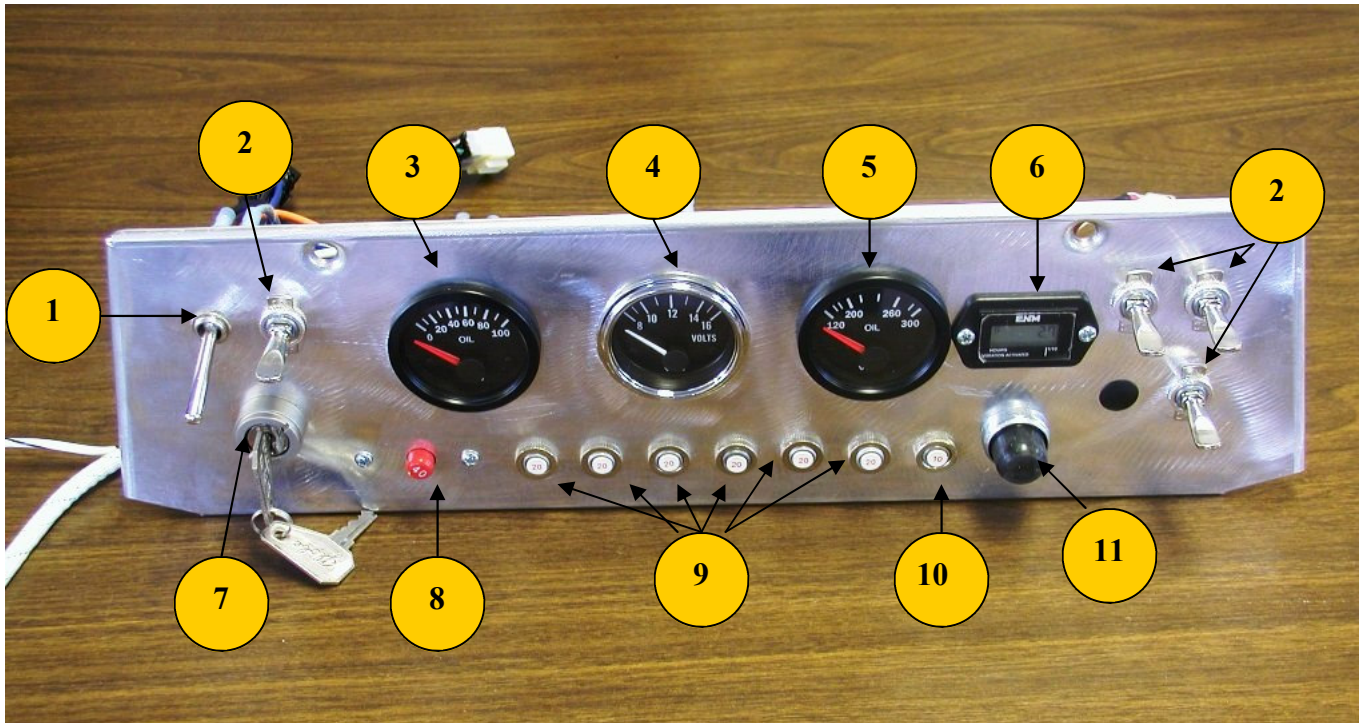

90-95 Isuzu Pickup Exhaust w/C240 Isuzu SWB

#	Item #	Description	Qty	#	Item #	Description	Qty
1	9-22116-021-0	Gasket	1	6	18264	Muffler	1
2	C240-IZPUEx	Exhaust Pipe	1	7	8-97023-183-0	Ring; Damper	2
3	8-94207-180-0	Ring; Damper	2	8	8-97070-903-0**	Tail Pipe	1
4	8-94479-531-0	Ring; Damper	2	9	8-94468-696-0	Ring; Damper	1
5	8-94328-352-0	Gasket	2				

** 44218 Optional Tail Pipe

C240 Isuzu Driver Side

#	Item#	Description	Qty	#	Item#	Description	Qty
1	9-13713-064-1	Pipe; Outlet	1	8	07-071	Clutch Kit (Inc. TO & Pilot Brg)	1
2	14648	Alternator; w/vacuum	1	9	360086	Oil Pressure Sensor	1
3	C240-4FD-220000	Manifold, Intake	1	10	8-94412-506-0	Rubber Support; Left	1
4	8-94469-783-0	Gauge; Oil	1	11	8-94241-006-1	Pan Asm.; Oil	1
5	17511	Belt; Alternator	1	12	8-94454-842-0	Flywheel; w/Ring Gear	1
6	4FD-620200	Oil Inlet Pipe	1	13	8-94453-547-0	Bracket; Engine Left	1
7	C240-4FD-230000	Manifold; Exhaust	1	14	8-94246-596-0	Tube Asm.	1

90+ Isuzu Pickup Custom Dash

#	Item #	Description	Qty	#	Item #	Description	Qty
1	55064	Headlite Switch	1	7	JK406	Start Switch	1
2	24-212	Toggle Light Switch	4	8	CDM40	Breaker 40 Amp	1
3	350106	Oil Pressure Guage 80psi *	1	9	R58-20A	Circuit Breaker 20 amp	6
4	332341	Volt Meter	1	10	R58-10A	Circuit Breaker 10 amp	1
5	310304	Temp Guage 250deg **	1	11	73475	Horn Button	1
6	T45C1	Hour Meter	1				

* Oil Pressure Sender 360086

** Temp Sender 323417

C240 Passenger Side

1 GRP-5Y2-022

2 FF5030

3 4FD 512000

Shut off Solenoid

Fuel Filter