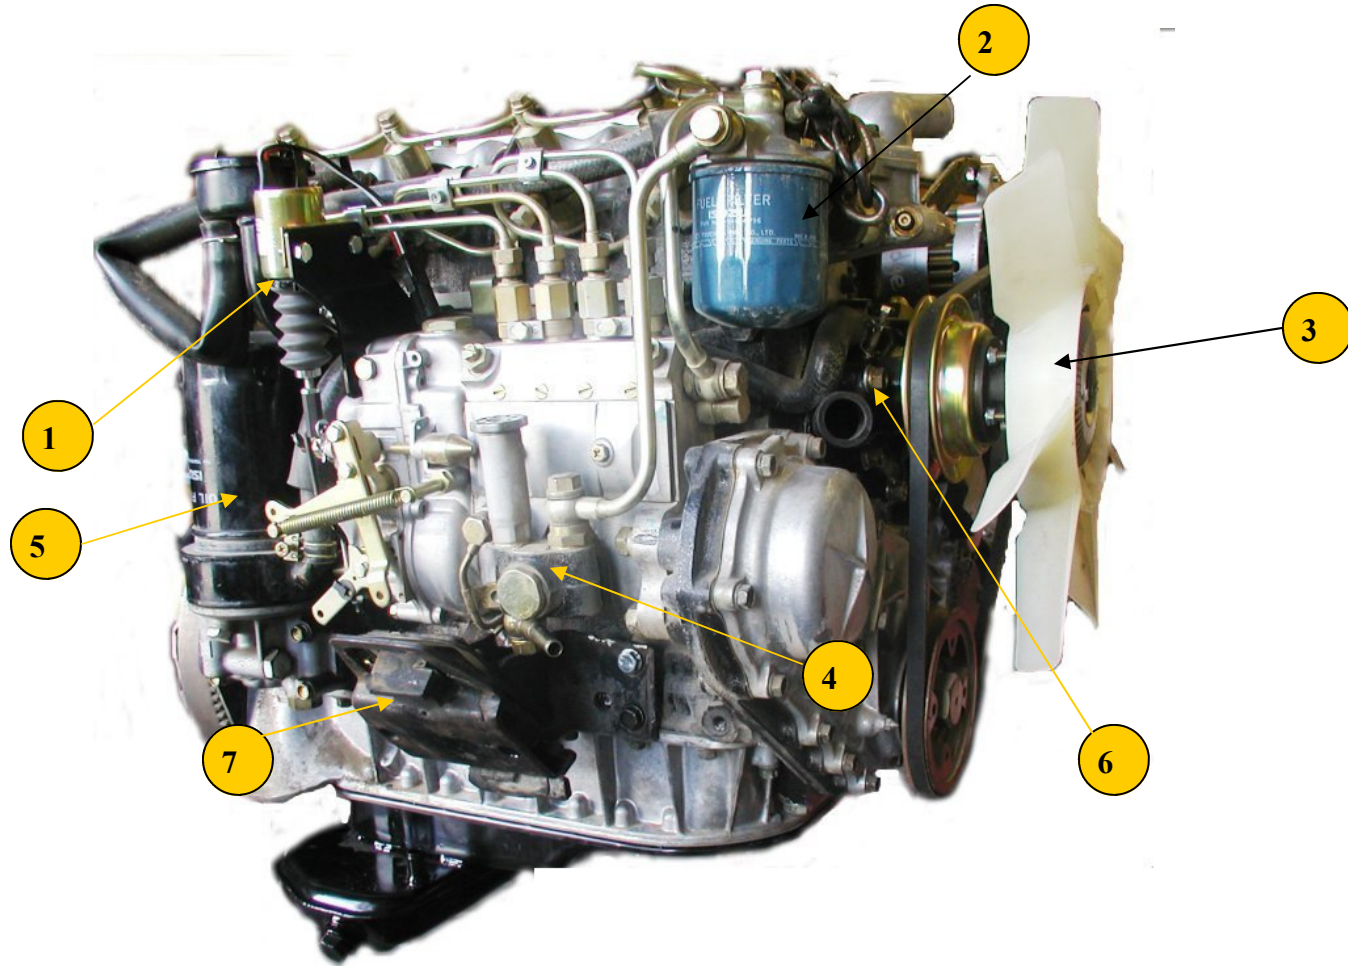

** 44218 Optional Tail Pipe

C240 Isuzu Driver Side

#	Item#	Description	Qty	#	Item#	Description	Qty
1	9-13713-064-1	Pipe; Outlet	1	8	07-071	Clutch Kit (Inc. TO & Pilot Brg)	1
2	14648	Alternator; w/vacuum	1	9	360086	Oil Pressure Sensor	1
3	C240-4FD-220000	Manifold, Intake	1	10	8-94412-506-0	Rubber Support; Left	1
4	8-94469-783-0	Gauge; Oil	1	11	8-94241-006-1	Pan Asm.; Oil	1
5	17511	Belt; Alternator	1	12	8-94454-842-0	Flywheel; w/Ring Gear	1
6	4FD-620200	Oil Inlet Pipe	1	13	8-94453-547-0	Bracket; Engine Left	1
7	C240-4FD-230000	Manifold; Exhaust	1	14	8-94246-596-0	Tube Asm.	1

90+ Isuzu Pickup Custom Dash

#	Item #	Description	Qty	#	Item #	Description	Qty
1	55064	Headlite Switch	1	7	JK406	Start Switch	1
2	24-212	Toggle Light Switch	4	8	CDM40	Breaker 40 Amp	1
3	350106	Oil Pressure Guage 80psi *	1	9	R58-20A	Circuit Breaker 20 amp	6
4	332341	Volt Meter	1	10	R58-10A	Circuit Breaker 10 amp	1
5	310304	Temp Guage 250deg **	1	11	73475	Horn Button	1
6	T45C1	Hour Meter	1				

* Oil Pressure Sender 360086

** Temp Sender 323417

C240 Passenger Side

1 GRP-5Y2-022

2 FF5030

3 4FD 512000

Shut off Solenoid

Fuel Filter