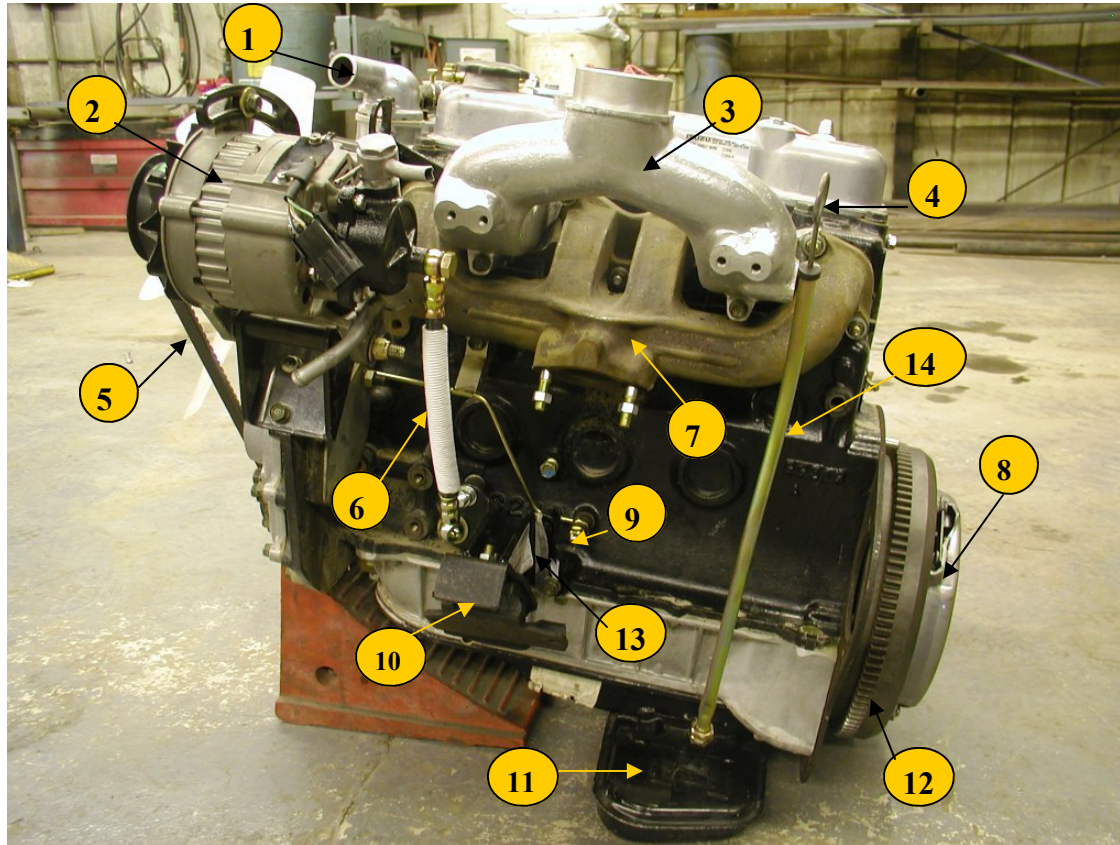

90-95 Isuzu Pickup Exhaust w/C240 Isuzu SWB

#	Item #	Description	Qty	#	Item #	Description	Qty
1	9-22116-021-0	Gasket	1	6	18264	Muffler	1
2	C240-IZPUEx	Exhaust Pipe	1	7	8-97023-183-0	Ring; Damper	2
3	8-94207-180-0	Ring; Damper	2	8	8-97070-903-0**	Tail Pipe	1
4	8-94479-531-0	Ring; Damper	2	9	8-94468-696-0	Ring; Damper	1
5	8-94328-352-0	Gasket	2				

** 44218 Optional Tail Pipe

C240 Isuzu Driver Side

#	Item#	Description	Qty	#	Item#	Description	Qty
1	9-13713-064-1	Pipe; Outlet	1	8	07-071	Clutch Kit (Inc. TO & Pilot Brg)	1
2	14648	Alternator; w/vacuum	1	9	360086	Oil Pressure Sensor	1
3	C240-4FD-220000	Manifold, Intake	1	10	8-94412-506-0	Rubber Support; Left	1
4	8-94469-783-0	Gauge; Oil	1	11	8-94241-006-1	Pan Asm.; Oil	1
5	17511	Belt; Alternator	1	12	8-94454-842-0	Flywheel; w/Ring Gear	1
6	4FD-620200	Oil Inlet Pipe	1	13	8-94453-547-0	Bracket; Engine Left	1
7	C240-4FD-230000	Manifold; Exhaust	1	14	8-94246-596-0	Tube Asm.	1

90+ Isuzu Pickup Custom Dash

#	Item #	Description	Qty	#	Item #	Description	Qty
1	55064	Headlite Switch	1	7	JK406	Start Switch	1
2	24-212	Toggle Light Switch	4	8	CDM40	Breaker 40 Amp	1
3	350106	Oil Pressure Guage 80psi *	1	9	R58-20A	Circuit Breaker 20 amp	6
4	332341	Volt Meter	1	10	R58-10A	Circuit Breaker 10 amp	1
5	310304	Temp Guage 250deg **	1	11	73475	Horn Button	1
6	T45C1	Hour Meter	1				

* Oil Pressure Sender 360086

** Temp Sender 323417

C240 Passenger Side

1 GRP-5Y2-022

2 FF5030

3 4FD 512000

Shut off Solenoid

Fuel Filter